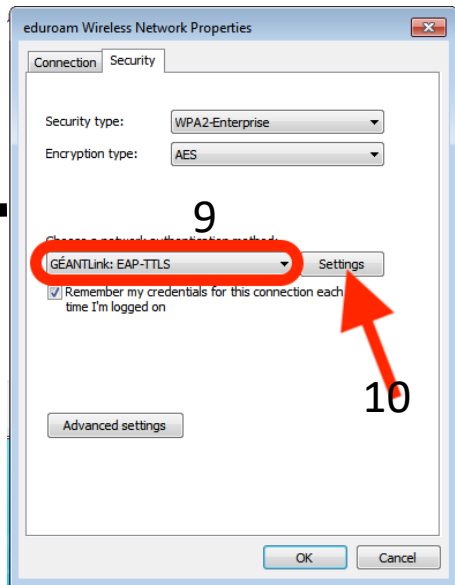

Setting eduroam part 1

Click to next slide