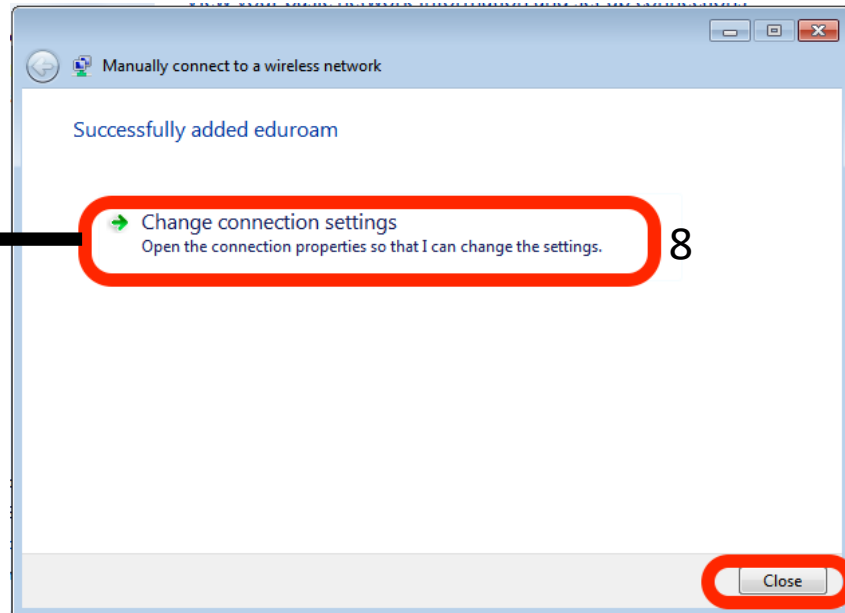

Setting eduroam part 1

Click to next slide