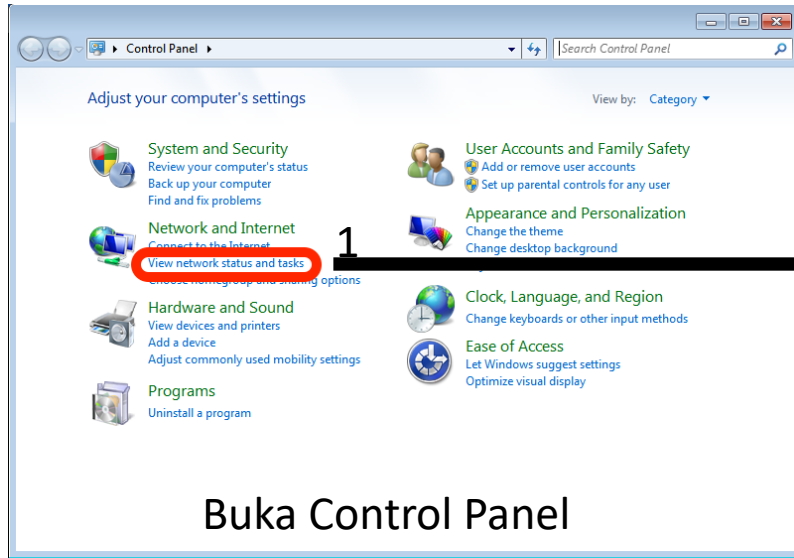

Setting eduroam part 1

Click to next slide